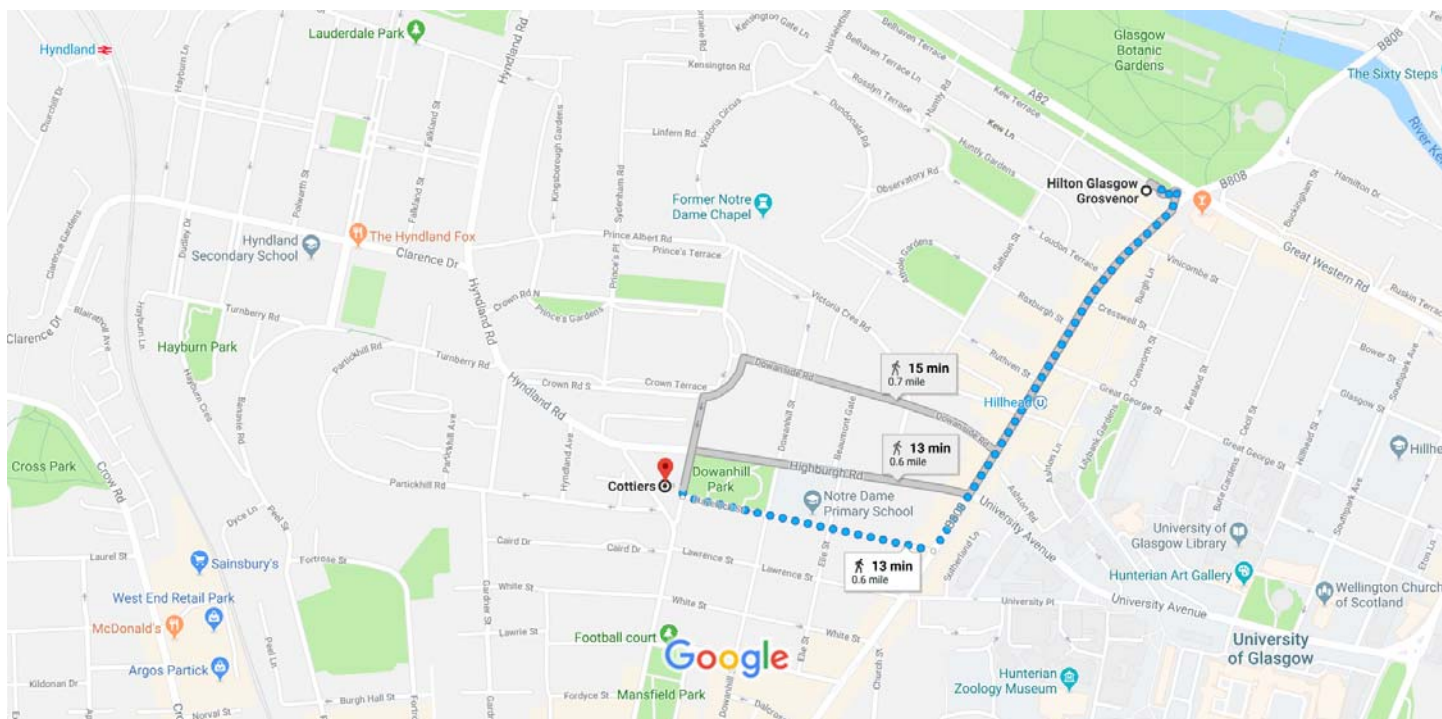

Hilton Glasgow Grosvenor to Cottiers

Walk 0.6 mile, 13 min

Map data ©2018 Google 100 m

Hilton Glasgow Grosvenor

Use caution—walking directions may not always reflect real-world conditions

1-9 Grosvenor Terrace, Glasgow G12 0TA

- ↑

1. Walk south-east on Grosvenor Terrace towards Byres Rd/B808
i Take the stairs

0.4 mi
- ↘

2. Turn right onto Havelock St

0.2 mi
- ↘

3. Turn right onto Hyndland St
i Destination will be on the left

33 ft

Cottiers

93-95 Hyndland St, Glasgow G11 5PU

These directions are for planning purposes only. You may find that construction projects, traffic, weather, or other events may cause conditions to differ from the map results, and you should plan your route accordingly. You must obey all signs or notices regarding your route.